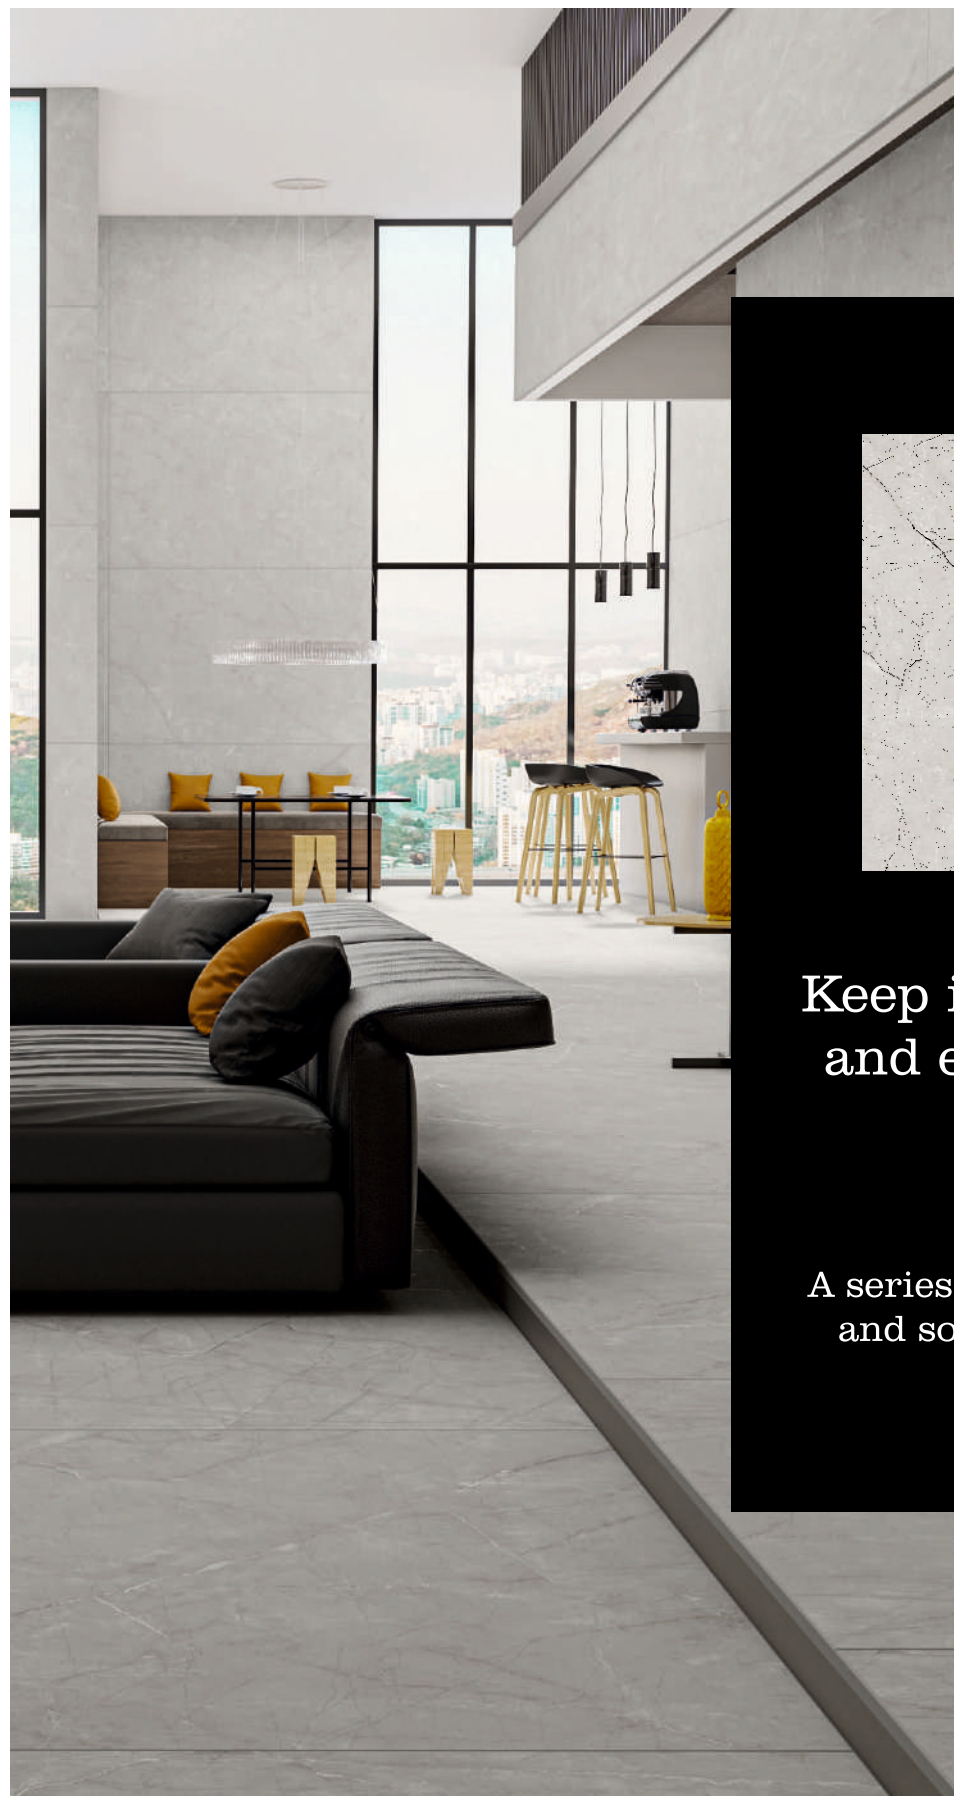

# Athens Grey

Carving  
surface

A classic series that is able to  
bring an innovative  
appeal to living spaces  
of all kinds.

**1200x  
1800 mm**

Random:  
03

Keep it minimal  
and exclusive.

A series that is purity  
and sophistication

**Bosco  
Grey**

Carving  
Surface

**1200x  
1800 mm**

**Bosco Grey**

# Bosco Grey

Carving  
surface

A classic series that is able to  
bring an innovative  
appeal to living spaces  
of all kinds.

**1200x  
1800 mm**

Random:  
03

A tribute to life,  
color, and joy.

Add touch of class  
to any corner.