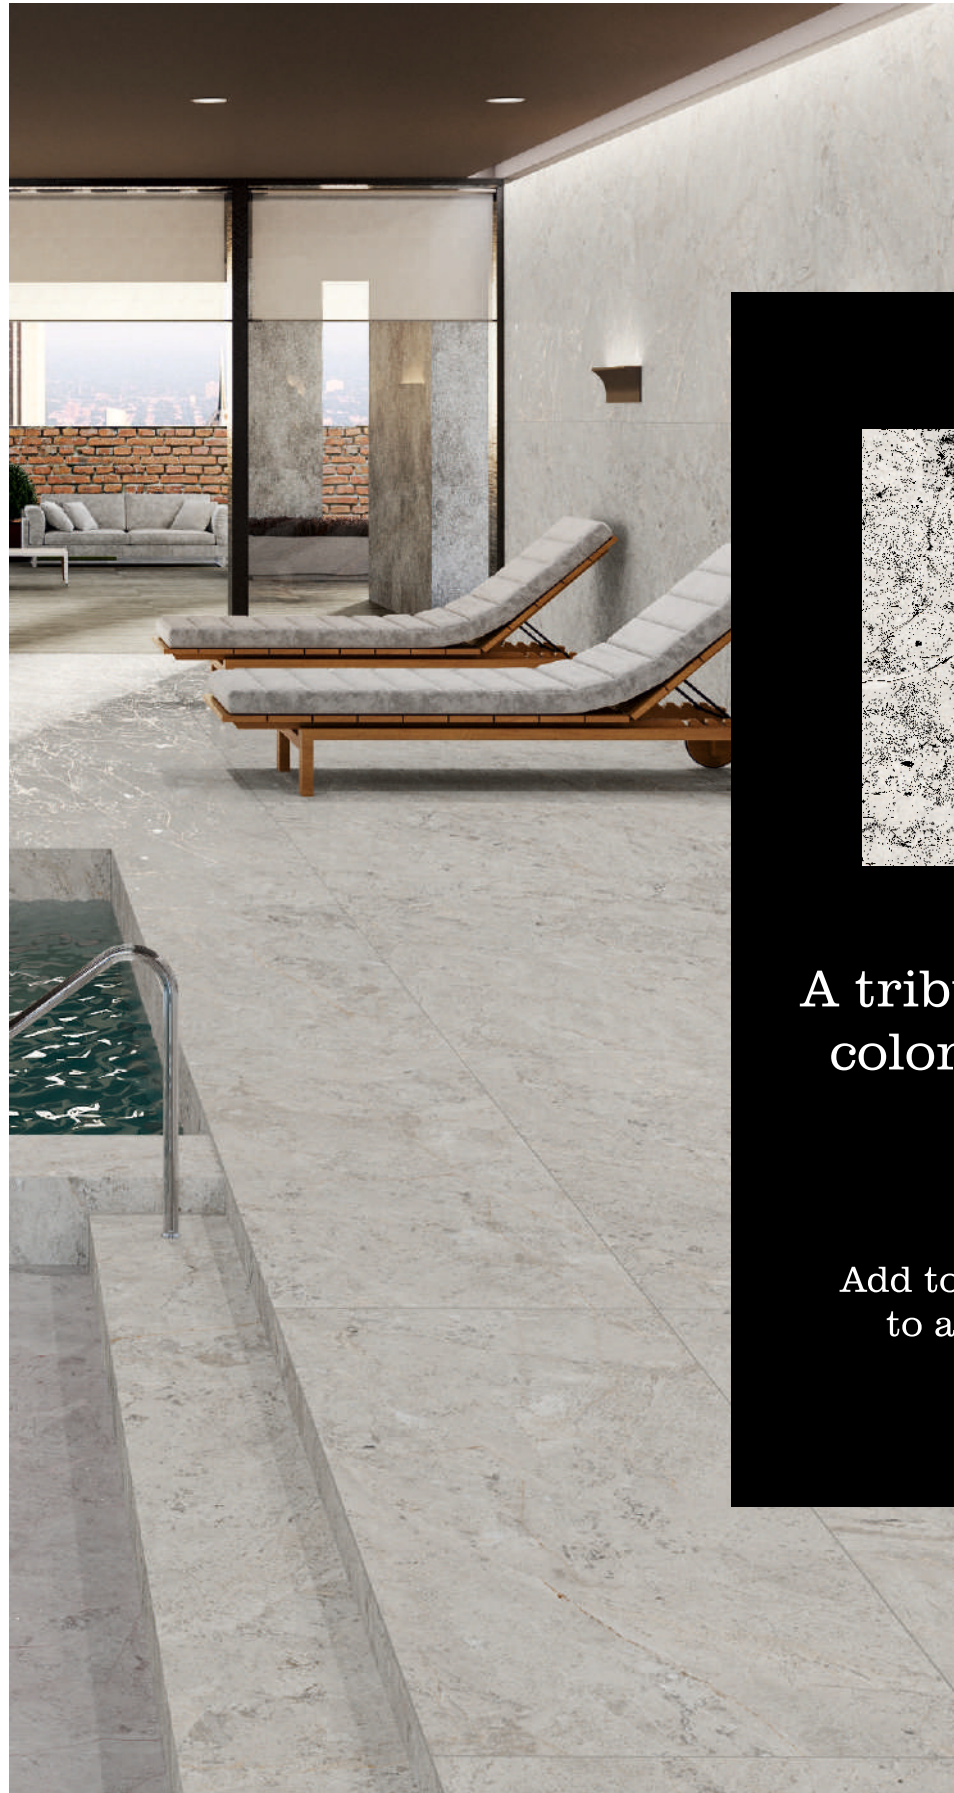

# Bosco Grey

Carving  
surface

A classic series that is able to  
bring an innovative  
appeal to living spaces  
of all kinds.

**1200x  
1800 mm**

Random:  
03

A tribute to life,  
color, and joy.

Add touch of class  
to any corner.